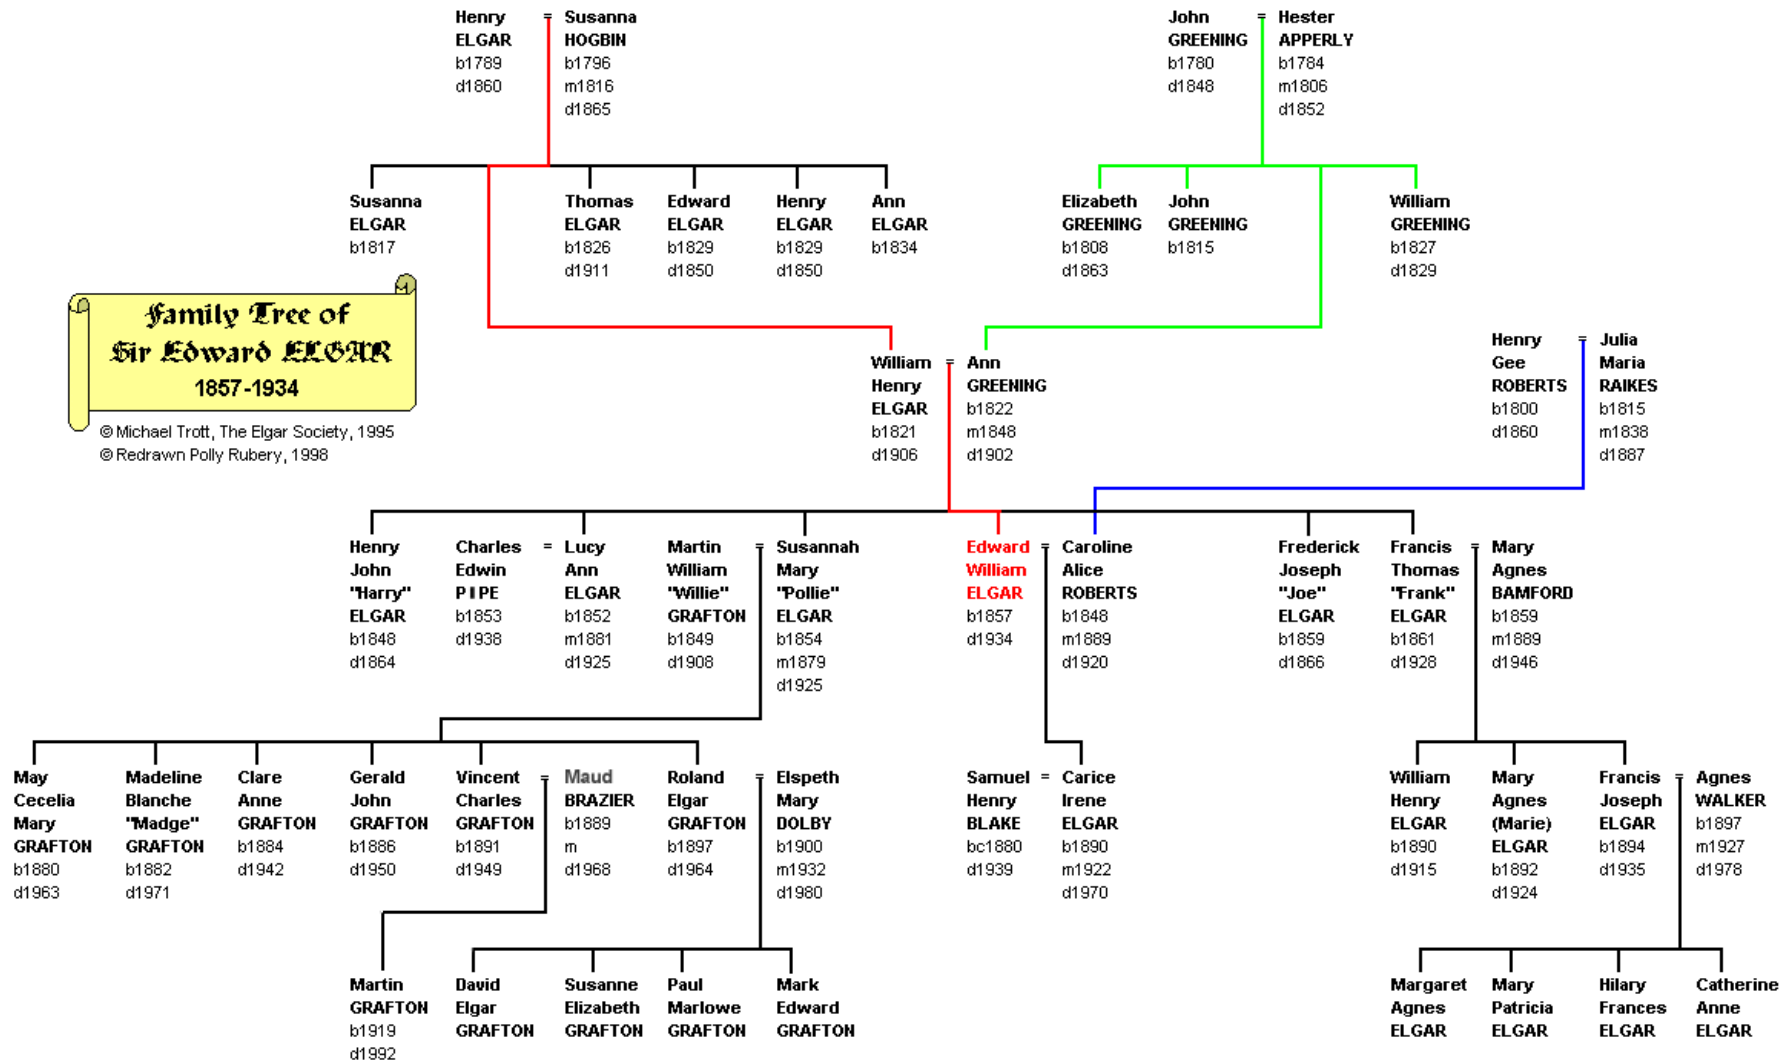

Sir Edward Elgar (1857-1934). The Family Tree

This family tree has been prepared for the Elgar website by [Polly Lawrence](http://www.rowberry.org/index.html). Other family trees prepared by Polly can be found at <http://www.rowberry.org/index.html>.